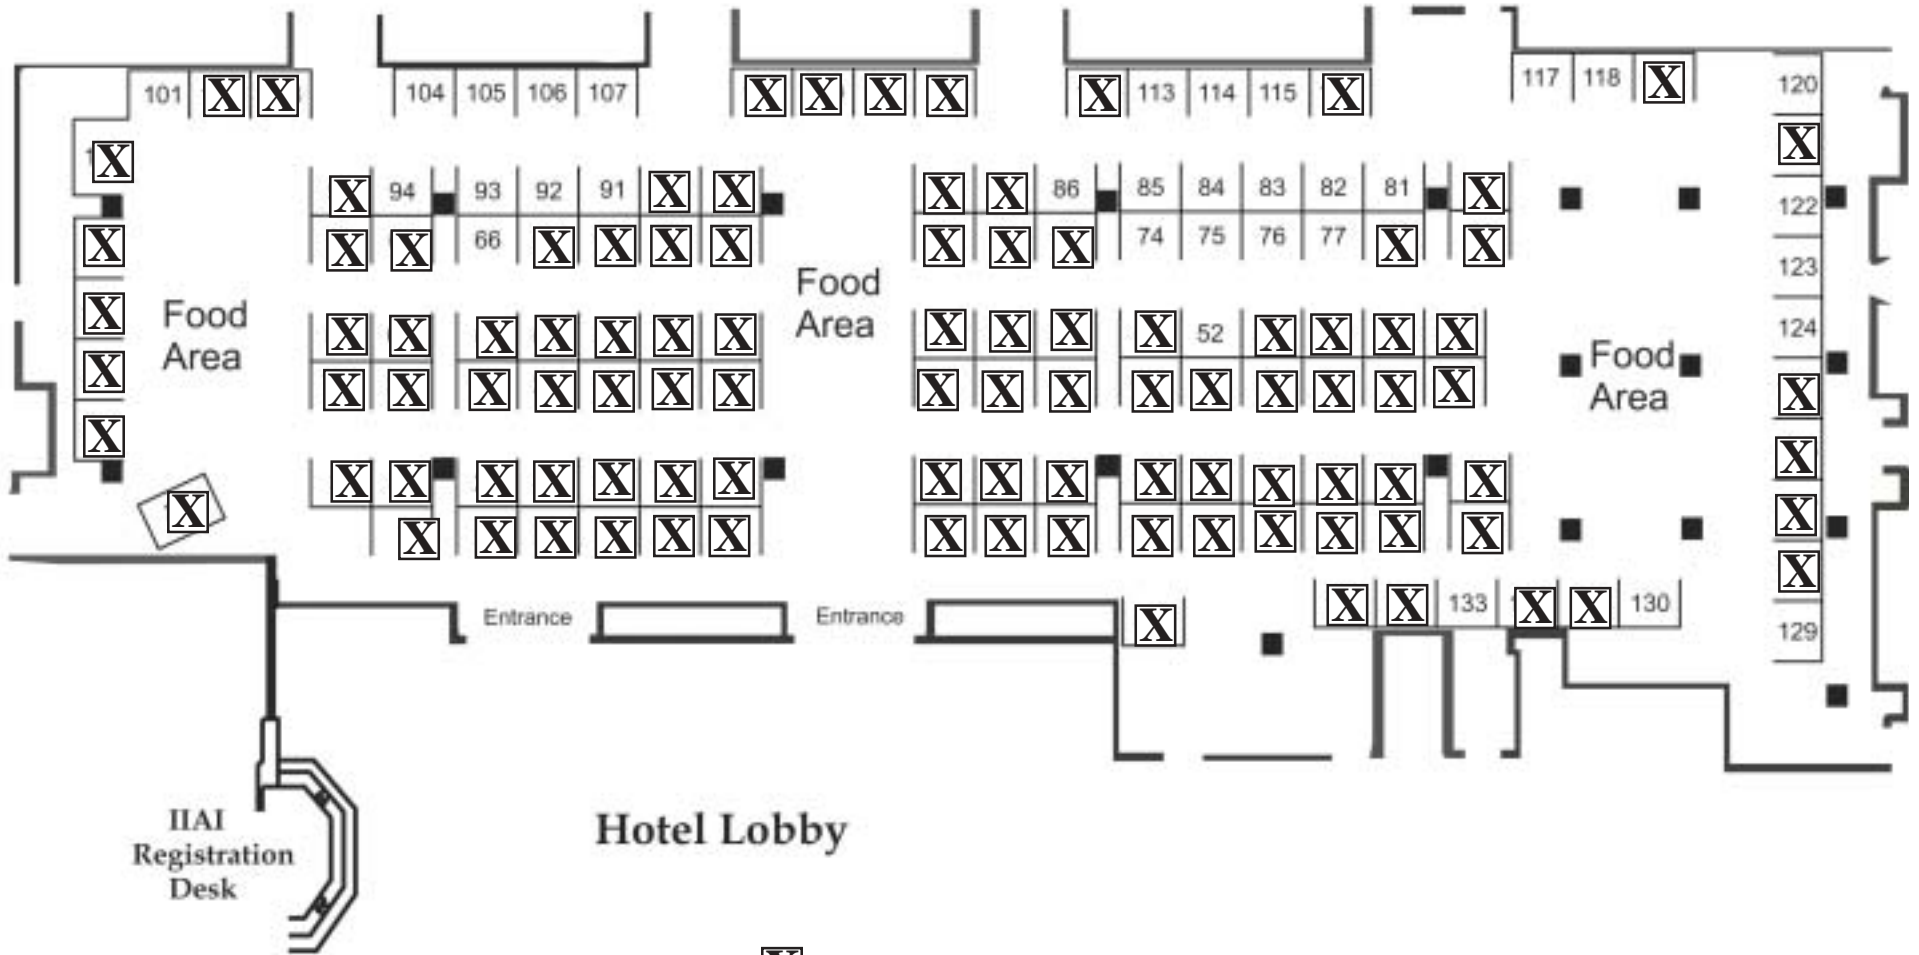

Independent Insurance Agents **IIA** OF ILLINOIS

X - Sold Booth

135 - 10X8 BOOTH SPACES
 1 - 12X8 BOOTH (100)
 1 - VEHICLE SPACE (137)

CROWNE PLAZA
 SPRINGFIELD, ILLINOIS
 THE PLACE TO MEET

Layout Prepared by:  **Best Expo**